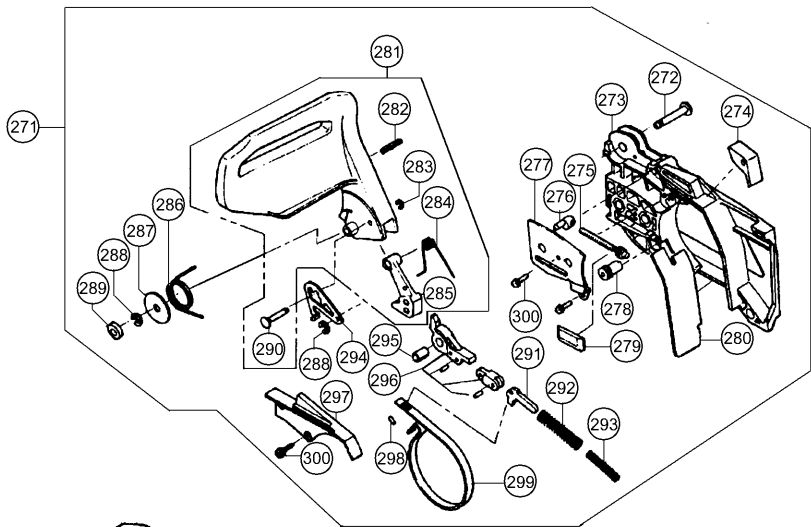

CS 45EM

Rev.1

CS 45EM

601

CS45EM

602

CS 45EM

450mm CHAIN SAW

DISPLACEMENT : 40.3mL
SAW CHAIN : OREGON TRP-728

MADE IN JAPAN

E

CS453928

603