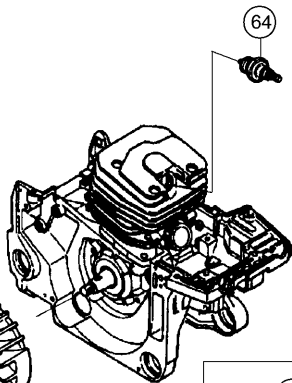

CS 45EM

Rev.1

CS 45EM

601

CS45EM

602

CS 45EM

450mm CHAIN SAW

DISPLACEMENT : 40.3mL
SAW CHAIN : OREGON TRP-728

MADE IN JAPAN

E

CS453928

603