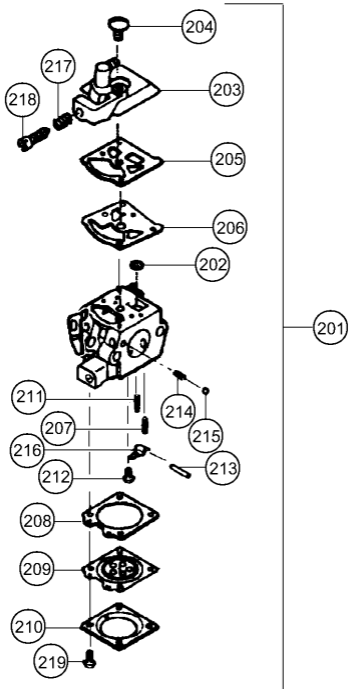

CS 45EM

Rev.1

CS 45EM

601

CS45EM

602

CS 45EM

450mm CHAIN SAW

DISPLACEMENT : 40.3mL
SAW CHAIN : OREGON TRP-728

MADE IN JAPAN

E

CS453928

603