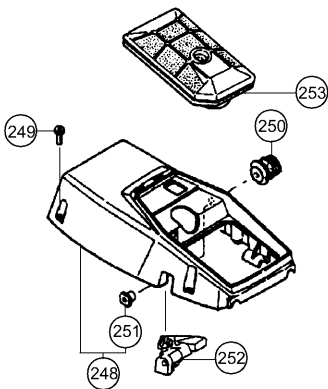

CS 45EM

Rev.1

CS 45EM

601

CS45EM

602

CS 45EM

450mm CHAIN SAW

DISPLACEMENT : 40.3mL
SAW CHAIN : OREGON TRP-728

MADE IN JAPAN

E

CS453928

603