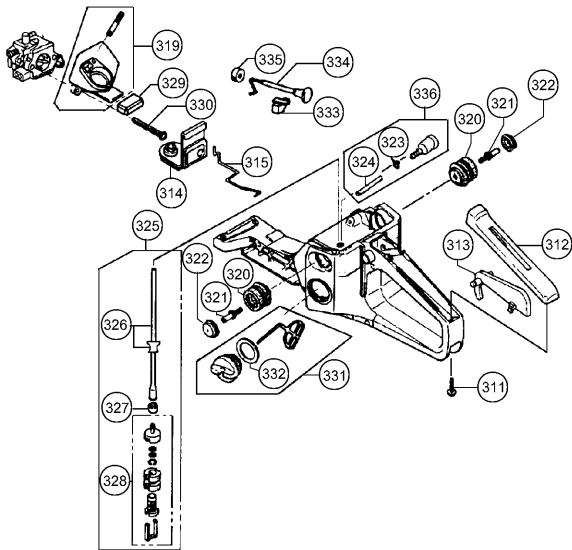

CS 45EM

Rev.1

CS 45EM

601

CS45EM

602

CS 45EM

450mm CHAIN SAW

DISPLACEMENT : 40.3mL
SAW CHAIN : OREGON TRP-728

MADE IN JAPAN

E

CS453928

603