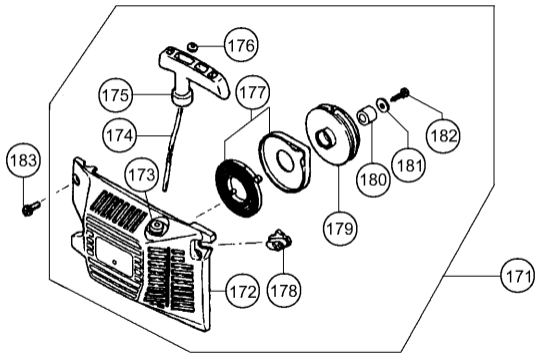

CS 45EM

Rev.1

CS 45EM

601

CS45EM

602

CS 45EM

450mm CHAIN SAW

DISPLACEMENT : 40.3mL
SAW CHAIN : OREGON TRP-728

MADE IN JAPAN

E

CS453928

603