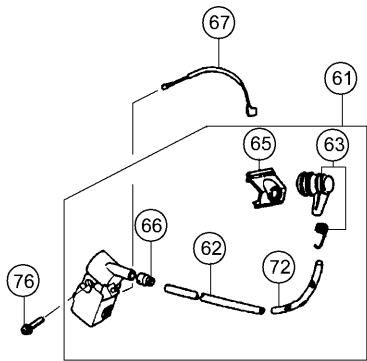

CS 45EM

Rev.1

CS 45EM

601

CS45EM

602

CS 45EM

450mm CHAIN SAW

DISPLACEMENT : 40.3mL
SAW CHAIN : OREGON TRP-728

MADE IN JAPAN

E

CS453928

603