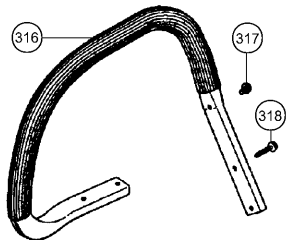

CS 45EM

Rev.1

CS 45EM

601

CS45EM

602

CS 45EM

450mm CHAIN SAW

DISPLACEMENT : 40.3mL
SAW CHAIN : OREGON TRP-728

MADE IN JAPAN

E

CS453928

603