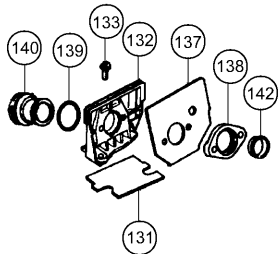

CS 45EM

Rev.1

CS 45EM

601

CS45EM

602

CS 45EM

450mm CHAIN SAW

DISPLACEMENT : 40.3mL
SAW CHAIN : OREGON TRP-728

MADE IN JAPAN

E

CS453928

603