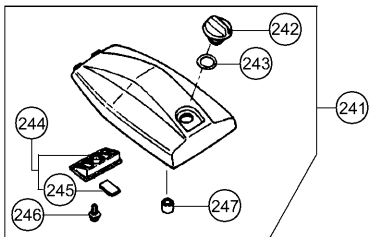

CS 45EM

Rev.1

CS 45EM

601

CS45EM

602

CS 45EM

450mm CHAIN SAW

DISPLACEMENT : 40.3mL
SAW CHAIN : OREGON TRP-728

MADE IN JAPAN

E

CS453928

603