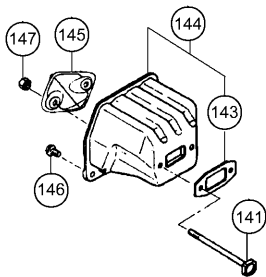

CS 45EM

Rev.1

CS 45EM

601

CS45EM

602

CS 45EM

450mm CHAIN SAW

DISPLACEMENT : 40.3mL
SAW CHAIN : OREGON TRP-728

MADE IN JAPAN

E

CS453928

603