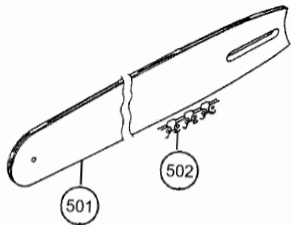

CS 45EM

Rev.1

CS 45EM

601

CS45EM

602

CS 45EM

450mm CHAIN SAW

DISPLACEMENT : 40.3mL
SAW CHAIN : OREGON TRP-728

MADE IN JAPAN

E

CS453928

603