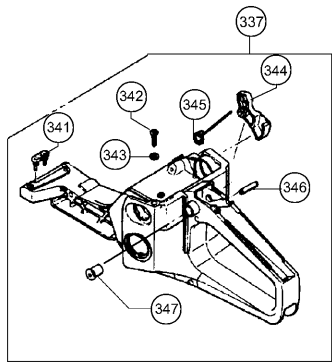

CS 45EM

Rev.1

CS 45EM

601

CS45EM

602

CS 45EM

450mm CHAIN SAW

DISPLACEMENT : 40.3mL
SAW CHAIN : OREGON TRP-728

MADE IN JAPAN

E

CS453928

603