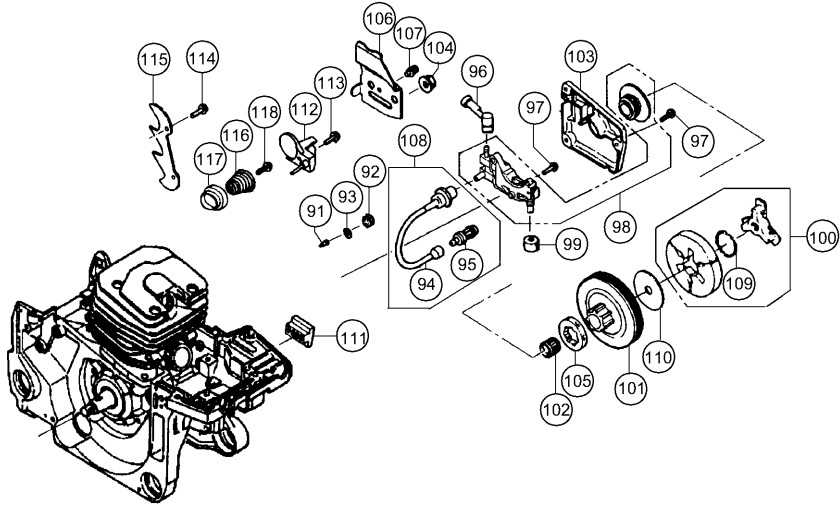

CS 45EM

Rev.1

CS 45EM

601

CS45EM

602

CS 45EM

450mm CHAIN SAW

DISPLACEMENT : 40.3mL
SAW CHAIN : OREGON TRP-728

MADE IN JAPAN

E

CS453928

603