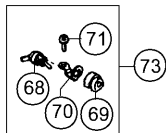

CS 45EM

Rev.1

CS 45EM

601

CS45EM

602

CS 45EM

450mm CHAIN SAW

DISPLACEMENT : 40.3mL
SAW CHAIN : OREGON TRP-728

MADE IN JAPAN

E

CS453928

603