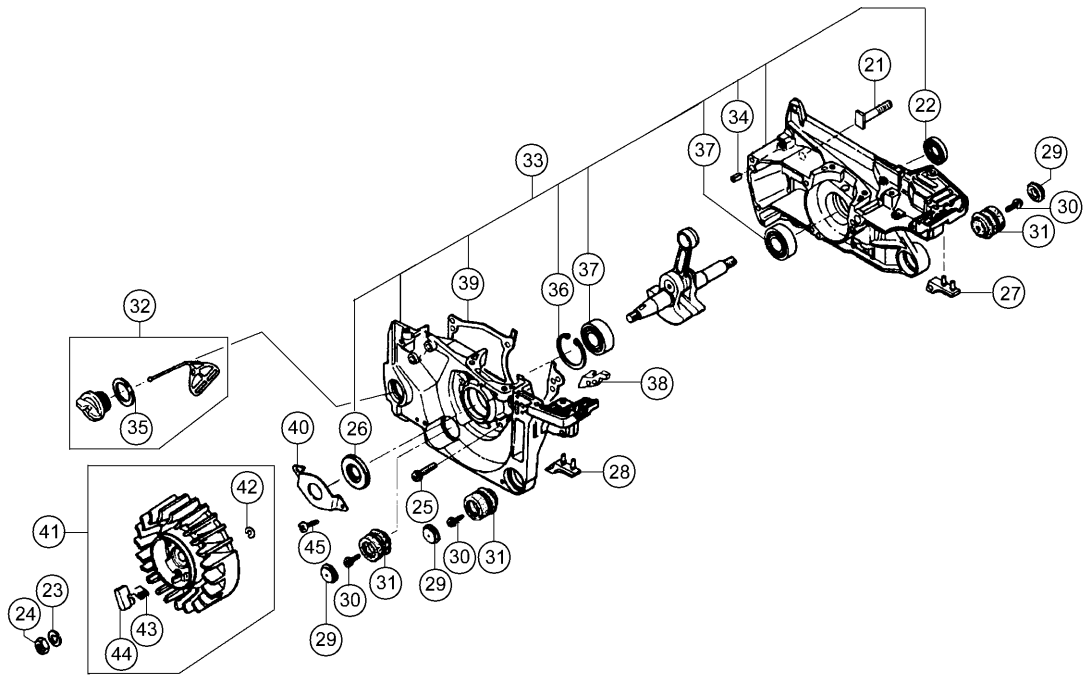

CS 45EM

Rev.1

CS 45EM

601

CS45EM

602

CS 45EM

450mm CHAIN SAW

DISPLACEMENT : 40.3mL
SAW CHAIN : OREGON TRP-728

MADE IN JAPAN

E

CS453928

603