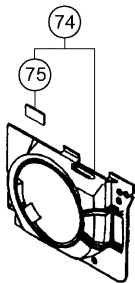

CS 45EM

Rev.1

CS 45EM

601

CS45EM

602

CS 45EM

450mm CHAIN SAW

DISPLACEMENT : 40.3mL
SAW CHAIN : OREGON TRP-728

MADE IN JAPAN

E

CS453928

603