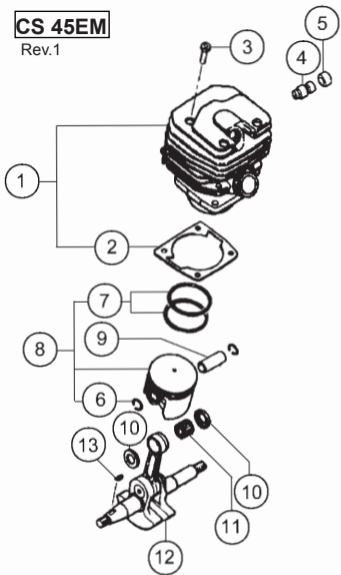

CS 45EM

Rev.1

CS 45EM

601

CS45EM

602

CS 45EM

450mm CHAIN SAW

DISPLACEMENT : 40.3mL
SAW CHAIN : OREGON TRP-728

MADE IN JAPAN

E

CS453928

603